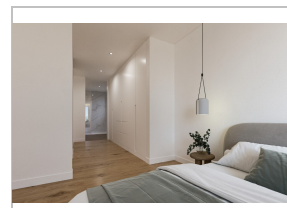

Funchal
Santo António

600.000 €

Estado: In Planning

Quartos: 3

WC: 4

Área Útil: 199 m²

Área Bruta: 236 m²

Área Terreno: -

Ano Construção: -

Certificado Energético: A

Each house is a Being and this is the Treble Clef 36.

A Treble Clef, also known as Gino clave or female clef, indicates the position of the G note on a musical staff. This Being, like a Treble Clef, will always indicate the position of the sun in the agenda of life. We then present a musical score that includes four villas, all with contemporary architecture and facing south, with sea views.

With approximately 240m² of gross area, each house has a glazed façade across the entire width of the ground floor and 1st floor. On the ground floor, the musical notes build a harmonious ballad between the living room, the kitchen, the laundry room and a WC. On the 1st floor, the tariff is distributed between two bedrooms, a bathroom and a suite with a generous closet and a private bathroom. Two of the bedrooms are

Manuel Costa

(Call to national telephone network) **+351928023261**

Rua Doutor Carlos Varela, 9000-759 FUNCHAL

(Call to national mobile network)

AMI 17708

manuel.costa@ser.com.pt