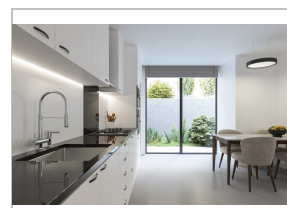

Funchal
Santo António

600.000 €

Estado: In Planning

Quartos: 3

WC: 4

Área Útil: 199 m²

Área Bruta: 236 m²

Área Terreno: -

Ano Construção: -

Certificado Energético: A

Each house is a Being and this is the Treble Clef 36.

A Treble Clef, also known as Gino clave or female clef, indicates the position of the G note on a musical staff. This Being, like a Treble Clef, will always indicate the position of the sun in the agenda of life. We then present a musical score that includes four villas, all with contemporary architecture and facing south, with sea views.

With approximately 240m² of gross area, each house has a glazed façade across the entire width of the ground floor and 1st floor. On the ground floor, the musical notes build a harmonious ballad between the living room, the kitchen, the laundry room and a WC. On the 1st floor, the tariff is distributed between two bedrooms, a bathroom and a suite with a generous closet and a private bathroom. Two of the bedrooms are

Manuel Costa

(Call to national telephone network) **+351928023261**

Rua Doutor Carlos Varela, 9000-759 FUNCHAL

(Call to national mobile network)

AMI 17708

manuel.costa@ser.com.pt