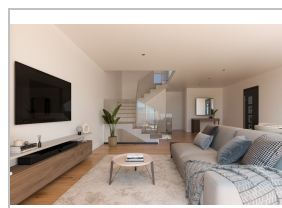

Funchal
Santo António

600.000 €

Estado: In Planning

Quartos: 3

WC: 4

Área Útil: 199 m²

Área Bruta: 236 m²

Área Terreno: -

Ano Construção: -

Certificado Energético: A

Each house is a Being and this is the Treble Clef 36.

A Treble Clef, also known as Gino clave or female clef, indicates the position of the G note on a musical staff. This Being, like a Treble Clef, will always indicate the position of the sun in the agenda of life. We then present a musical score that includes four villas, all with contemporary architecture and facing south, with sea views.

With approximately 240m² of gross area, each house has a glazed façade across the entire width of the ground floor and 1st floor. On the ground floor, the musical notes build a harmonious ballad between the living room, the kitchen, the laundry room and a WC. On the 1st floor, the tariff is distributed between two bedrooms, a bathroom and a suite with a generous closet and a private bathroom. Two of the bedrooms are

Manuel Costa

(Call to national telephone network) **+351928023261**

Rua Doutor Carlos Varela, 9000-759 FUNCHAL

(Call to national mobile network)

AMI 17708

manuel.costa@ser.com.pt