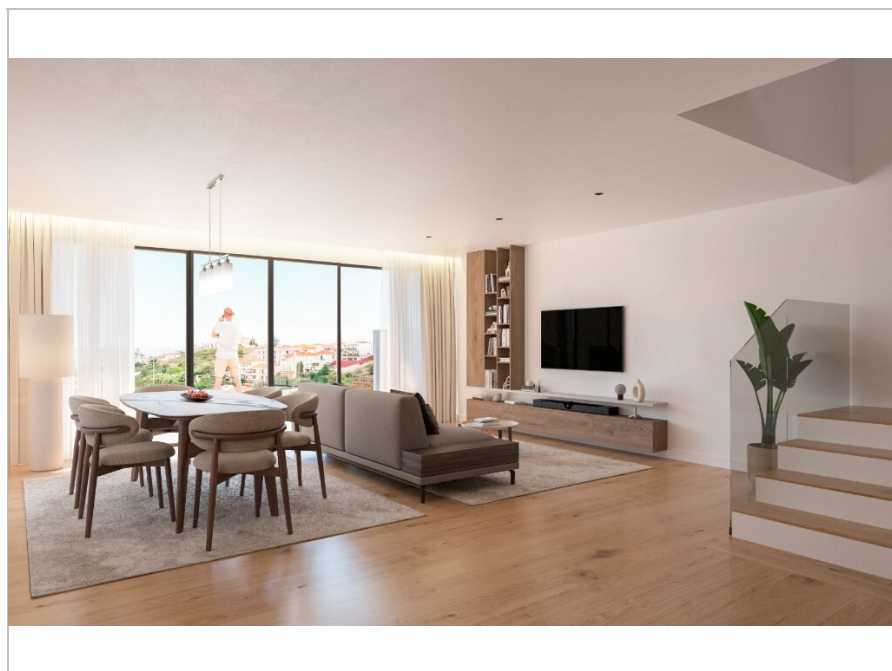

Funchal
Santo António

600.000 €

Estado: In Planning

Quartos: 3

WC: 4

Área Útil: 199 m²

Área Bruta: 236 m²

Área Terreno: -

Ano Construção: -

Certificado Energético: A

Each house is a Being and this is the Treble Clef 36.

A Treble Clef, also known as Gino clave or female clef, indicates the position of the G note on a musical staff. This Being, like a Treble Clef, will always indicate the position of the sun in the agenda of life. We then present a musical score that includes four villas, all with contemporary architecture and facing south, with sea views.

With approximately 240m² of gross area, each house has a glazed façade across the entire width of the ground floor and 1st floor. On the ground floor, the musical notes build a harmonious ballad between the living room, the kitchen, the laundry room and a WC. On the 1st floor, the tariff is distributed between two bedrooms, a bathroom and a suite with a generous closet and a private bathroom. Two of the bedrooms are

Manuel Costa

(Call to national telephone network) **+351928023261**

Rua Doutor Carlos Varela, 9000-759 FUNCHAL

(Call to national mobile network)

AMI 17708

manuel.costa@ser.com.pt