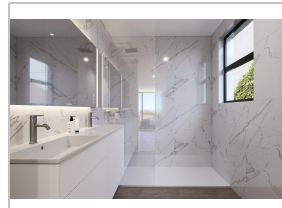

Funchal
Santo António

600.000 €

Estado: In Planning

Quartos: 3

WC: 4

Área Útil: 199 m²

Área Bruta: 236 m²

Área Terreno: -

Ano Construção: -

Certificado Energético: A

Each house is a Being and this is the Treble Clef 36.

A Treble Clef, also known as Gino clave or female clef, indicates the position of the G note on a musical staff. This Being, like a Treble Clef, will always indicate the position of the sun in the agenda of life. We then present a musical score that includes four villas, all with contemporary architecture and facing south, with sea views.

With approximately 240m² of gross area, each house has a glazed façade across the entire width of the ground floor and 1st floor. On the ground floor, the musical notes build a harmonious ballad between the living room, the kitchen, the laundry room and a WC. On the 1st floor, the tariff is distributed between two bedrooms, a bathroom and a suite with a generous closet and a private bathroom. Two of the bedrooms are

Manuel Costa

(Call to national telephone network) **+351928023261**

Rua Doutor Carlos Varela, 9000-759 FUNCHAL

(Call to national mobile network)

AMI 17708

manuel.costa@ser.com.pt