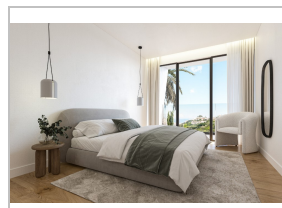

For sale House T3

Ref. 00337-MC-B

Funchal
Santo António

700.000 €

Estado: Construction

Quartos: 3

WC: 4

Área Útil: 202 ☒

Área Bruta: 255 ☒

Área Terreno: ☒

Ano Construção: 2025

Certificado Energético: A

Each house is a Being and this is the Treble Clef 36.

A Treble Clef, also known as Gino clave or female clef, indicates the position of the G note on a musical staff. This Being, like a Treble Clef, will always indicate the position of the sun in the agenda of life. We then present a musical score that includes four villas, all with contemporary architecture and facing south, with sea views.

With approximately 240m² of gross area, each house has a glazed façade across the entire width of the ground floor and 1st floor. On the ground floor, the musical notes build a harmonious ballad between the living room, the kitchen, the laundry room and a WC. On the 1st floor, the tariff is distributed between two bedrooms, a bathroom and a suite with a generous closet and a private bathroom. Two of the bedrooms are

Manuel Costa

(Call to national telephone network) **+351928023261**

Rua Doutor Carlos Varela, 9000-759 FUNCHAL

(Call to national mobile network)

AMI 17708

manuel.costa@ser.com.pt