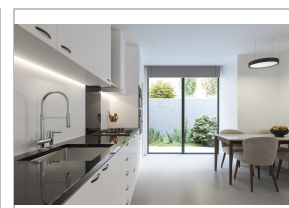

For sale House T3

Ref. 00337-MC-B

Funchal
Santo António

700.000 €

Estado: Construction

Quartos: 3

WC: 4

Área Útil: 202 ☒

Área Bruta: 255 ☒

Área Terreno: ☒

Ano Construção: 2025

Certificado Energético: A

Each house is a Being and this is the Treble Clef 36.

A Treble Clef, also known as Gino clave or female clef, indicates the position of the G note on a musical staff. This Being, like a Treble Clef, will always indicate the position of the sun in the agenda of life. We then present a musical score that includes four villas, all with contemporary architecture and facing south, with sea views.

With approximately 240m² of gross area, each house has a glazed façade across the entire width of the ground floor and 1st floor. On the ground floor, the musical notes build a harmonious ballad between the living room, the kitchen, the laundry room and a WC. On the 1st floor, the tariff is distributed between two bedrooms, a bathroom and a suite with a generous closet and a private bathroom. Two of the bedrooms are

Manuel Costa

(Call to national telephone network) **+351928023261**

Rua Doutor Carlos Varela, 9000-759 FUNCHAL

(Call to national mobile network)

AMI 17708

manuel.costa@ser.com.pt