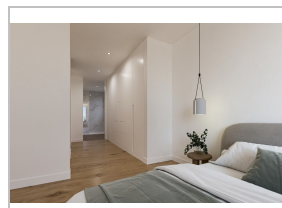

For sale House T3

Ref. 00337-MC-A

Funchal
Santo António

650.000 €

Estado: In Planning

Quartos: 3

WC: 4

Área Útil: 190 m²

Área Bruta: 238 m²

Área Terreno: -

Ano Construção: -

Certificado Energético: A

Each house is a Being and this is the Treble Clef 36.

A Treble Clef, also known as a ginoclave or female clef, indicates the position of the G note on a musical staff.

This Being, like a Treble Clef, will always indicate the position of the sun in the agenda of life. We then present a musical score that includes four villas, all with contemporary architecture and facing south, with sea views.

With approximately 240m² of gross area, each house has a glazed façade across the entire width of the ground floor and 1st floor. On the ground floor, the musical notes build a harmonious ballad between the living room, the kitchen, the laundry room and a WC. On the 1st floor, the tariff is distributed between two

Manuel Costa

(Call to national telephone network) **+351928023261**

Rua Doutor Carlos Varela, 9000-759 FUNCHAL

(Call to national mobile network)

AMI 17708

manuel.costa@ser.com.pt