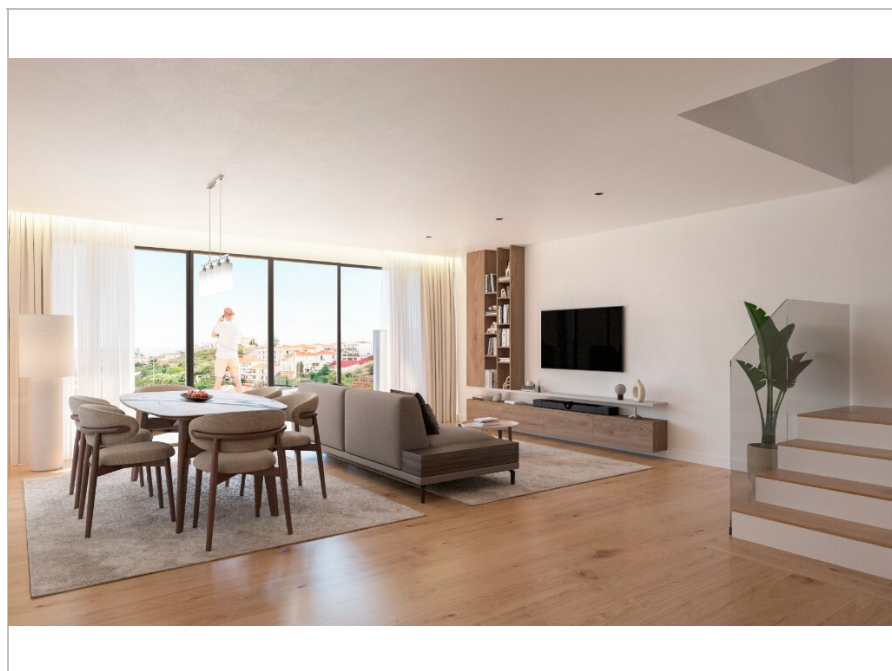

For sale House T3

Ref. 00337-MC-A

Funchal
Santo António

650.000 €

Estado: In Planning

Quartos: 3

WC: 4

Área Útil: 190 m²

Área Bruta: 238 m²

Área Terreno: -

Ano Construção: -

Certificado Energético: A

Each house is a Being and this is the Treble Clef 36.

A Treble Clef, also known as a ginoclave or female clef, indicates the position of the G note on a musical staff.

This Being, like a Treble Clef, will always indicate the position of the sun in the agenda of life. We then present a musical score that includes four villas, all with contemporary architecture and facing south, with sea views.

With approximately 240m² of gross area, each house has a glazed façade across the entire width of the ground floor and 1st floor. On the ground floor, the musical notes build a harmonious ballad between the living room, the kitchen, the laundry room and a WC. On the 1st floor, the tariff is distributed between two

Manuel Costa

(Call to national telephone network) **+351928023261**

Rua Doutor Carlos Varela, 9000-759 FUNCHAL

(Call to national mobile network)

AMI 17708

manuel.costa@ser.com.pt